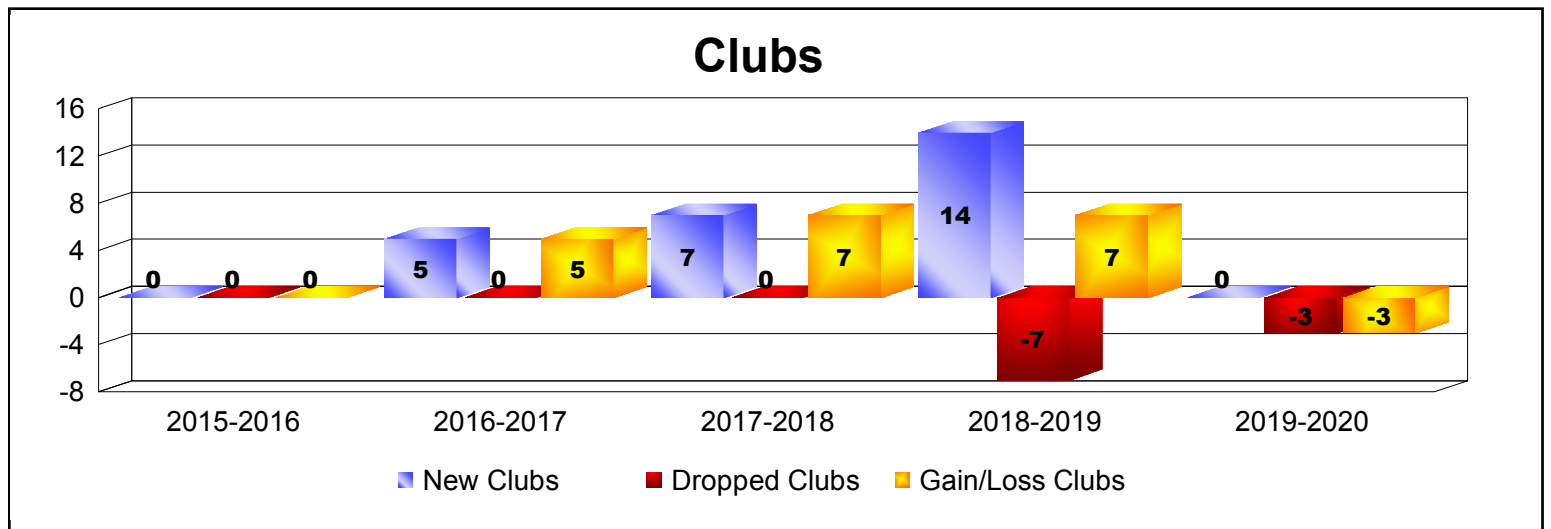

Year	New Clubs	Dropped Clubs	Gain/ Loss Clubs	New Members	Charter Members	Reinstate Members	Transfer Members	Total Member Added	Total Members Dropped	Gain/ Loss Members
2015-2016	0	0	0	69	15	16	1	101	-116	-15
2016-2017	5	0	5	72	134	0	1	207	-59	148
2017-2018	7	0	7	160	224	0	0	384	-145	239
2018-2019	14	-7	7	214	435	11	4	664	-392	272
2019-2020	0	-3	-3	134	4	6	2	146	-178	-32
Average	5	-2	3	130	162	7	2	300	-178	122

Year	New Clubs	Dropped Clubs	Gain/ Loss Clubs	New Members	Charter Members	Reinstate Members	Transfer Members	Total Member Added	Total Members Dropped	Gain/ Loss Members
2015-2016	0	-7	-7	1	0	0	0	1	-115	-114
2016-2017	0	0	0	0	5	8	0	13	-13	0
2017-2018	0	-1	-1	0	0	0	0	0	-13	-13
Average	0	-3	-3	0	2	3	0	5	-47	-42