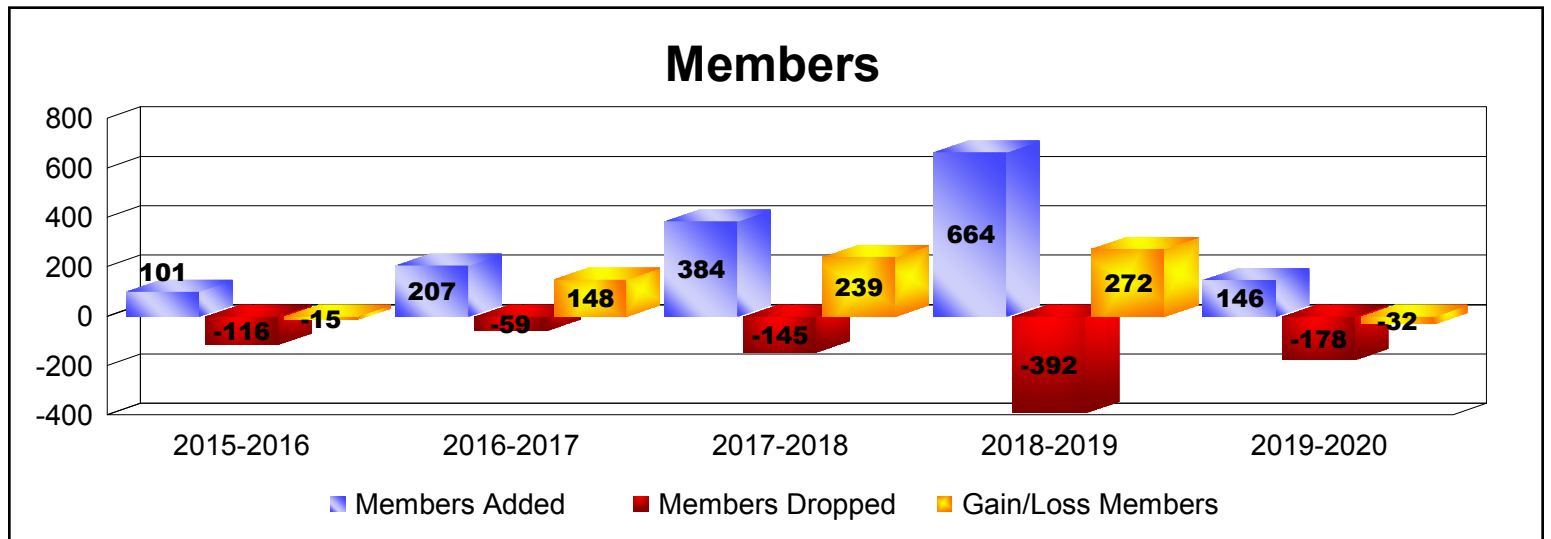

Year	New Clubs	Dropped Clubs	Gain/ Loss Clubs	New Members	Charter Members	Reinstate Members	Transfer Members	Total Member Added	Total Members Dropped	Gain/ Loss Members
2015-2016	0	0	0	69	15	16	1	101	-116	-15
2016-2017	5	0	5	72	134	0	1	207	-59	148
2017-2018	7	0	7	160	224	0	0	384	-145	239
2018-2019	14	-7	7	214	435	11	4	664	-392	272
2019-2020	0	-3	-3	134	4	6	2	146	-178	-32
Average	5	-2	3	130	162	7	2	300	-178	122

Year	New Clubs	Dropped Clubs	Gain/ Loss Clubs	New Members	Charter Members	Reinstate Members	Transfer Members	Total Member Added	Total Members Dropped	Gain/ Loss Members
2015-2016	0	-7	-7	1	0	0	0	1	-115	-114
2016-2017	0	0	0	0	5	8	0	13	-13	0
2017-2018	0	-1	-1	0	0	0	0	0	-13	-13
Average	0	-3	-3	0	2	3	0	5	-47	-42