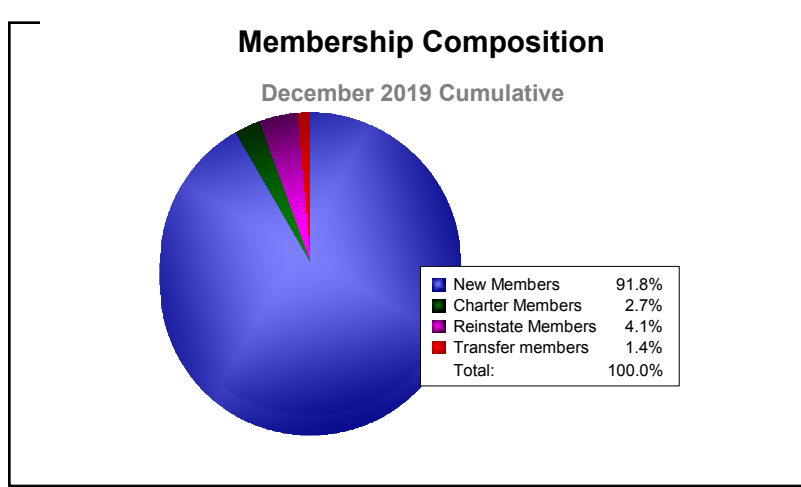

Year	New Clubs	Dropped Clubs	Gain/ Loss Clubs	New Members	Charter Members	Reinstate Members	Transfer Members	Total Member Added	Total Members Dropped	Gain/ Loss Members
2015-2016	0	0	0	69	15	16	1	101	-116	-15
2016-2017	5	0	5	72	134	0	1	207	-59	148
2017-2018	7	0	7	160	224	0	0	384	-145	239
2018-2019	14	-7	7	214	435	11	4	664	-392	272
2019-2020	0	-3	-3	134	4	6	2	146	-178	-32
Average	5	-2	3	130	162	7	2	300	-178	122

Year	New Clubs	Dropped Clubs	Gain/ Loss Clubs	New Members	Charter Members	Reinstate Members	Transfer Members	Total Member Added	Total Members Dropped	Gain/ Loss Members
2015-2016	0	-7	-7	1	0	0	0	1	-115	-114
2016-2017	0	0	0	0	5	8	0	13	-13	0
2017-2018	0	-1	-1	0	0	0	0	0	-13	-13
Average	0	-3	-3	0	2	3	0	5	-47	-42