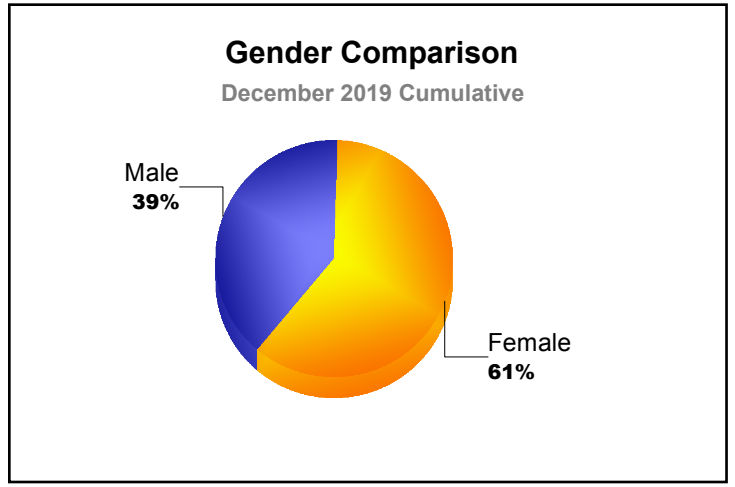

Year	New Clubs	Dropped Clubs	Gain/ Loss Clubs	New Members	Charter Members	Reinstate Members	Transfer Members	Total Member Added	Total Members Dropped	Gain/ Loss Members
2015-2016	0	0	0	69	15	16	1	101	-116	-15
2016-2017	5	0	5	72	134	0	1	207	-59	148
2017-2018	7	0	7	160	224	0	0	384	-145	239
2018-2019	14	-7	7	214	435	11	4	664	-392	272
2019-2020	0	-3	-3	134	4	6	2	146	-178	-32
Average	5	-2	3	130	162	7	2	300	-178	122